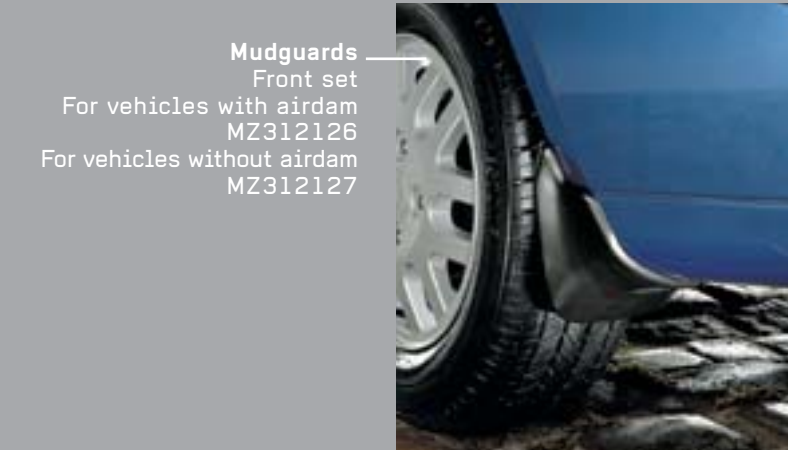

Mudguards
Front set
For vehicles with airdam
MZ312126
For vehicles without airdam
MZ312127