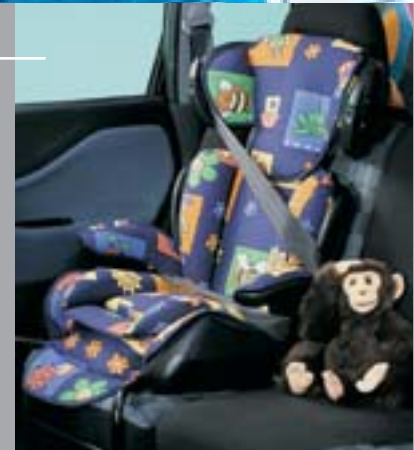

Fog lamp  
Projector type  
MZ312053

Rear parking assistance  
Supports driving backwards with audible distance  
indication. Sensors can be painted in body colour.  
MZ312947

Child safety seat  
"Airseat"  
For children between 9  
months and 8 years old  
MZ312389