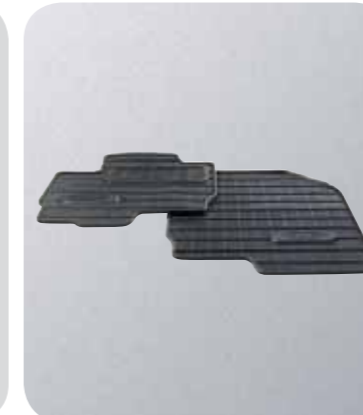

For Colt 3-door & Colt CZT.
MZ313400
For Colt 5-door.
MZ313116

COMFORT

Rubber mat set, front >

LHD MZ313420
RHD MZ313421

Rubber mat set, rear

MZ313037

Front seat storage tray >

Sliding tray under the passenger front seat.
For Colt 3- & 5-door.
MZ313019