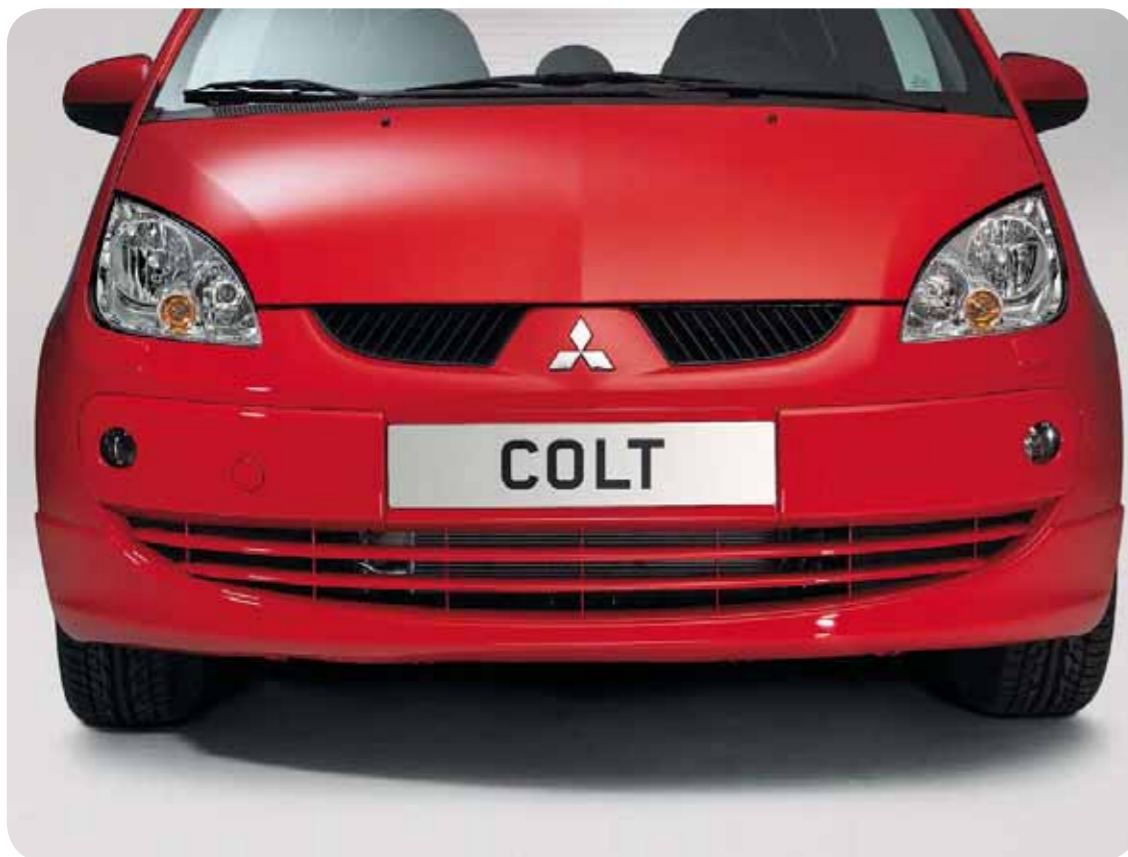

Mitsubishi Motors Europe B.V.
www.mitsubishi-motors-europe.com

MITSUBISHI
MOTORS

Accessories

COLT

FUN FOR ALL

Ever since the Mitsubishi Colt first appeared in the late seventies, its vibe and versatility have impressed people the world over. Each generation has been admired for combining the agility of a city run around with the comfort of an open-road cruiser. And whether you're considering the 3-door, the 5-door, or the CZT, today's Colt is no exception: chic and sporty, this little-big car exceeds the expectations of the most demanding 21st century driver. With its modern styling, state-of-the-art technology and several different engines and transmissions to choose from, it's still a hot hatch, bursting with fun for all.

Naturally, Mitsubishi Motors' designers have created a wide range of tailor-made accessories for the Colt, increasing the fun-factor even further. In this brochure, you'll find all the options to enhance your driving pleasure to taste.

Colt shown with fog lamps, upper sports grille, mirror covers and alloy wheels.

FLAIR AND BEAUTY - READY TO GO

The Colt boasts all the dynamics you could wish for from a modern compact hatchback. Its sharp lines and delicate details cunningly come together to make the car an absolute knockout. It's flair and beauty - ready to go. To add your own personal finishing touch, consider some of the stylish accessories that have been designed especially with the Colt driver in mind. From robust alloy wheels to the sporty rear spoiler, they've all been tailor-made for perfect fit and safety.