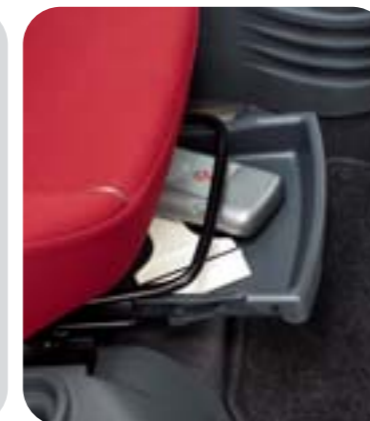

Front seat storage tray
Sliding tray under passenger front seat.
MZ313019

Cargo room cover
Hard type, grey.
MR951611HA

Textile mat sets