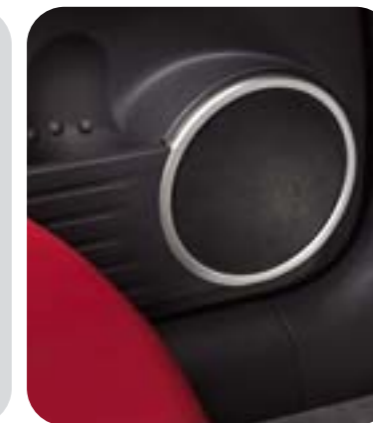

Aluminium brushed (set of 3 pcs). For m/t.

MZ313109

AMAZINGLY SPACIOUS

Inside the Colt, the first thing that strikes you is its amazingly spacious interior. It doesn't look or feel like a compact car. Then you'll probably notice the luxury, the attention to style and detail. The use of top materials, all perfectly finished, and the ergonomically positioned controls and instruments tell it all. But there's more to come. Add sporty, stylish accessories like a colour matched steering wheel and shift knob or a sports pedal kit and a leap forward in car design takes a further leap. Then add hi-tech extras like a satellite navigation system and a stereo entertainment unit and your Colt is complete.

Smoker kit

Includes ashtray, cigarette lighter and socket.
MZ313607

Accent parts

Silver colour.
For centre console.
MZ313573

Accent parts

Silver colour.
For speaker rings.
MZ313572

Audio control
The steering wheels are applicable to vehicles with or without steering wheel audio control.