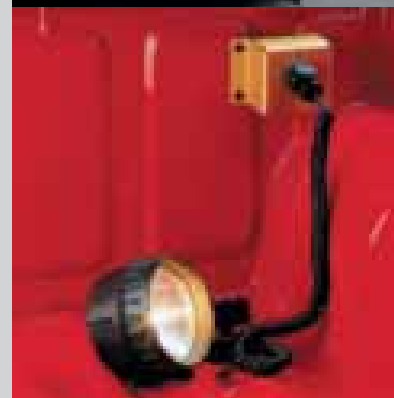

Storage bag / backpack

MZ313119

Power socket

Wiring harness including socket for mounting in rear bed to be used for extra lamp, refrigerator etc., 12V/10A.
MZ312652