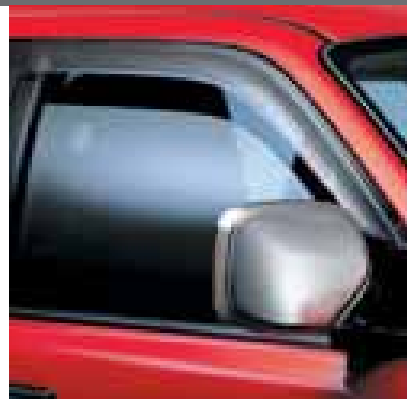

COMFORT

DRESSED FOR ANY OCCASION

With the L200 you will become the owner of a car with several different faces: the workhorse, the sporty pick-up and the distinguished commercial car. Its great looks make it a car in which you can be seen in all kinds of circumstances. That also goes for the tasteful interior, especially when you have so many accessories to choose from, developed for ultimate comfort and atmosphere.

Side window deflectors

For front doors, set of 2.

Single Cab & Double Cab
MZ312558
Club Cab
MZ312559