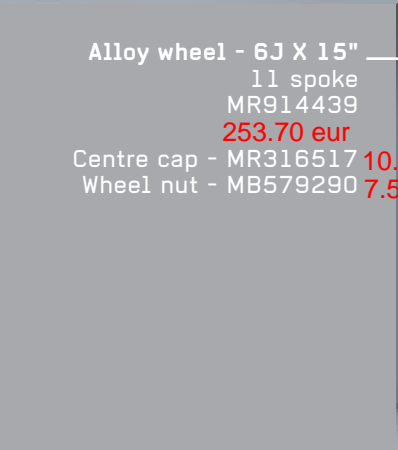

Wheel cover 14"  
7 spoke  
MZ311857  
**58.38 eur**

Alloy wheel - 6J X 15"  
8 twin spoke  
MZ312396  
**173.25 eur**

Alloy wheel - 6J X 15"  
7 spoke  
MZ312050  
**173.25 eur**

Alloy wheel - 6J X 15"  
11 spoke  
MR914439  
**253.70 eur**  
Centre cap - MR316517 **10.15 eur**  
Wheel nut - MB579290 **7.55 eur**