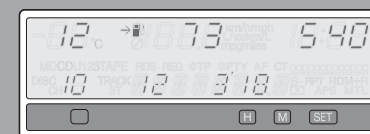

Monochrome display with CD player