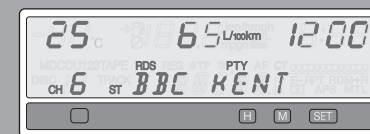

Monochrome display with driving-related and audio information