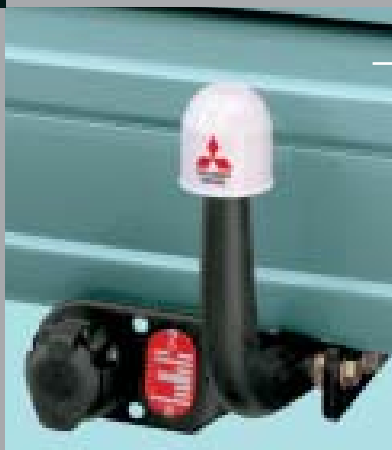

Towbar, fixed
MZ312712
142.80 eur

7-pin or 13-pin dedicated wiring kits are available (see quick reference list for details).

Trunk tray
With integrated anti-slip mat.
MZ311852
88.31 eur